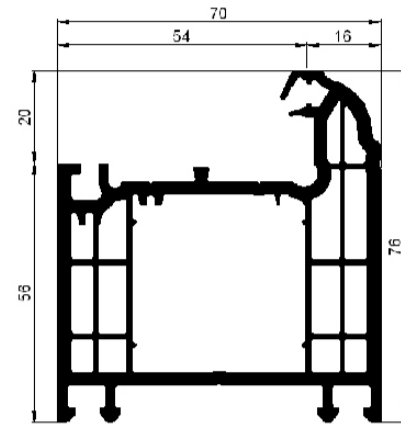

70mm System Available: Full Suite

Outerframe

Casement 50mm
Outer Frame

Casement 60mm
Outer Frame

Casement 76mm
Outer Frame

Sash

Casement
T Sash 76mm

Tilt N Turn
Sash 76mm

Door T Sash
108mm

Door Z Sash
108mm

Transom/Mullion

Transom/Mullion T 70mm

Transom/Mullion Z 70mm

Transom/Mullion T 88mm

Transom/Mullion Z 88mm

Dummy Mullion 61mm

60mm System Available: Casement

Outer Frame

Casement 60mm Outer
Frame

Sash

Casement T Sash 76mm

Transom/Mullion

Transom/Mullion T 70mm

Transom/Mullion Z 70mm