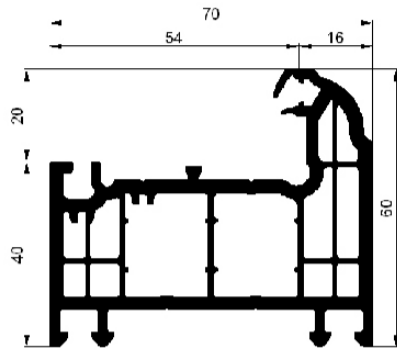

70mm System Available: Full Suite

Outerframe

Casement 50mm
Outer Frame

Casement 60mm
Outer Frame

Casement 76mm
Outer Frame

Sash

Casement
T Sash 76mm

Tilt N Turn
Sash 76mm

Door T Sash
108mm

Door Z Sash
108mm

Transom/Mullion

Transom/Mullion T 70mm

Transom/Mullion Z 70mm

Transom/Mullion T 88mm

Transom/Mullion Z 88mm

Dummy Mullion 61mm

60mm System Available: Casement

Outer Frame

Casement 60mm Outer
Frame

Sash

Casement T Sash 76mm

Transom/Mullion

Transom/Mullion T 70mm

Transom/Mullion Z 70mm