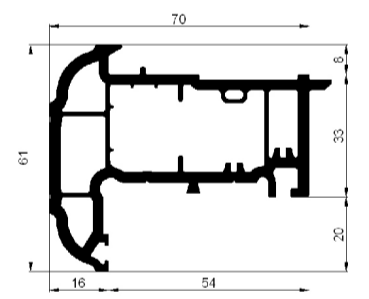

70mm System Available: Full Suite

Outerframe

Casement 50mm
Outer Frame

Casement 60mm
Outer Frame

Casement 76mm
Outer Frame

Sash

Casement
T Sash 76mm

Tilt N Turn
Sash 76mm

Door T Sash
108mm

Door Z Sash
108mm

Transom/Mullion

Transom/Mullion T 70mm

Transom/Mullion Z 70mm

Transom/Mullion T 88mm

Transom/Mullion Z 88mm

Dummy Mullion 61mm

60mm System Available: Casement

Outer Frame

Casement 60mm Outer
Frame

Sash

Casement T Sash 76mm

Transom/Mullion

Transom/Mullion T 70mm

Transom/Mullion Z 70mm