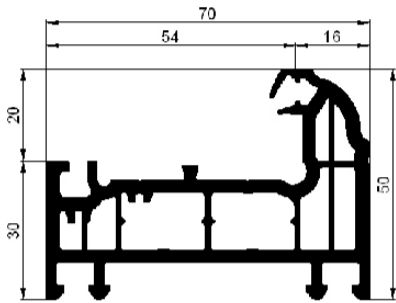

70mm System Available: Full Suite

Outerframe

Casement 50mm
Outer Frame

Casement 60mm
Outer Frame

Casement 76mm
Outer Frame

Sash

Casement
T Sash 76mm

Tilt N Turn
Sash 76mm

Door T Sash
108mm

Door Z Sash
108mm

Transom/Mullion

Transom/Mullion T 70mm

Transom/Mullion Z 70mm

Transom/Mullion T 88mm

Transom/Mullion Z 88mm

Dummy Mullion 61mm

60mm System Available: Casement

Outer Frame

Casement 60mm Outer
Frame

Sash

Casement T Sash 76mm

Transom/Mullion

Transom/Mullion T 70mm

Transom/Mullion Z 70mm