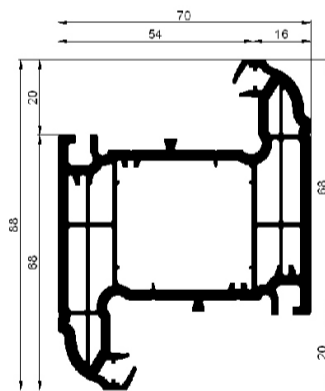

70mm System Available: Full Suite

Outerframe

Casement 50mm
Outer Frame

Casement 60mm
Outer Frame

Casement 76mm
Outer Frame

Sash

Casement
T Sash 76mm

Tilt N Turn
Sash 76mm

Door T Sash
108mm

Door Z Sash
108mm

Transom/Mullion

Transom/Mullion T 70mm

Transom/Mullion Z 70mm

Transom/Mullion T 88mm

Transom/Mullion Z 88mm

Dummy Mullion 61mm

60mm System Available: Casement

Outer Frame

Casement 60mm Outer
Frame

Sash

Casement T Sash 76mm

Transom/Mullion

Transom/Mullion T 70mm

Transom/Mullion Z 70mm