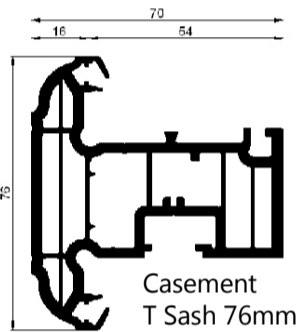

70mm System Available: Full Suite

Outerframe

Casement 50mm
Outer Frame

Casement 60mm
Outer Frame

Casement 76mm
Outer Frame

Sash

Casement
T Sash 76mm

Tilt N Turn
Sash 76mm

Door T Sash
108mm

Door Z Sash
108mm

Transom/Mullion

Transom/Mullion T 70mm

Transom/Mullion Z 70mm

Transom/Mullion T 88mm

Transom/Mullion Z 88mm

Dummy Mullion 61mm