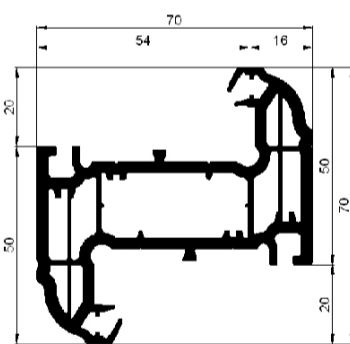

70mm System Available: Full Suite

Outerframe

Casement 50mm
Outer Frame

Casement 60mm
Outer Frame

Casement 76mm
Outer Frame

Sash

Casement
T Sash 76mm

Tilt N Turn
Sash 76mm

Door T Sash
108mm

Door Z Sash
108mm

Transom/Mullion

Transom/Mullion T 70mm

Transom/Mullion Z 70mm

Transom/Mullion T 88mm

Transom/Mullion Z 88mm

Dummy Mullion 61mm

60mm System Available: Casement

Outer Frame

Casement 60mm Outer
Frame

Sash

Casement T Sash 76mm

Transom/Mullion

Transom/Mullion T 70mm

Transom/Mullion Z 70mm