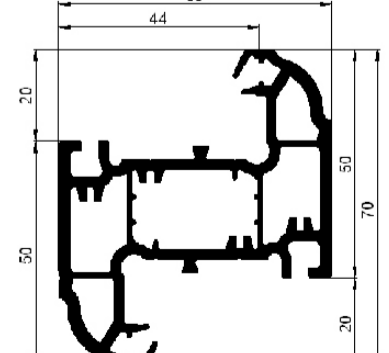

70mm System Available: Full Suite

Outerframe

Casement 50mm
Outer Frame

Casement 60mm
Outer Frame

Casement 76mm
Outer Frame

Sash

Casement
T Sash 76mm

Tilt N Turn
Sash 76mm

Door T Sash
108mm

Door Z Sash
108mm

Transom/Mullion

Transom/Mullion T 70mm

Transom/Mullion Z 70mm

Transom/Mullion T 88mm

Transom/Mullion Z 88mm

Dummy Mullion 61mm

60mm System Available: Casement

Outer Frame

Casement 60mm Outer
Frame

Sash

Casement T Sash 76mm

Transom/Mullion

Transom/Mullion T 70mm

Transom/Mullion Z 70mm