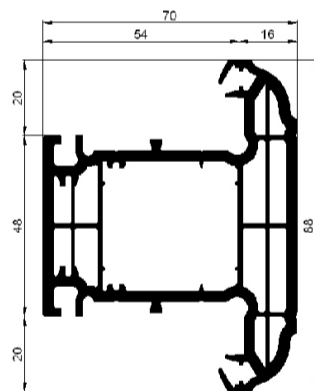

70mm System Available: Full Suite

Outerframe

Casement 50mm
Outer Frame

Casement 60mm
Outer Frame

Casement 76mm
Outer Frame

Sash

Casement
T Sash 76mm

Tilt N Turn
Sash 76mm

Door T Sash
108mm

Door Z Sash
108mm

Transom/Mullion

Transom/Mullion T 70mm

Transom/Mullion Z 70mm

Transom/Mullion T 88mm

Transom/Mullion Z 88mm

Dummy Mullion 61mm

60mm System Available: Casement

Outer Frame

Casement 60mm Outer
Frame

Sash

Casement T Sash 76mm

Transom/Mullion

Transom/Mullion T 70mm

Transom/Mullion Z 70mm