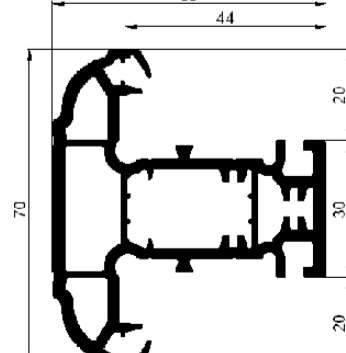

70mm System Available: Full Suite

Outerframe

Casement 50mm
Outer Frame

Casement 60mm
Outer Frame

Casement 76mm
Outer Frame

Sash

Casement
T Sash 76mm

Tilt N Turn
Sash 76mm

Door T Sash
108mm

Door Z Sash
108mm

Transom/Mullion

Transom/Mullion T 70mm

Transom/Mullion Z 70mm

Transom/Mullion T 88mm

Transom/Mullion Z 88mm

Dummy Mullion 61mm

60mm System Available: Casement

Outer Frame

Casement 60mm Outer
Frame

Sash

Casement T Sash 76mm

Transom/Mullion

Transom/Mullion T 70mm

Transom/Mullion Z 70mm