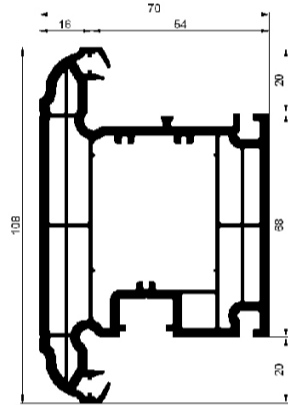

70mm System Available: Full Suite

Outerframe

Casement 50mm
Outer Frame

Casement 60mm
Outer Frame

Casement 76mm
Outer Frame

Sash

Casement
T Sash 76mm

Tilt N Turn
Sash 76mm

Door T Sash
108mm

Door Z Sash
108mm

Transom/Mullion

Transom/Mullion T 70mm

Transom/Mullion Z 70mm

Transom/Mullion T 88mm

Transom/Mullion Z 88mm

Dummy Mullion 61mm