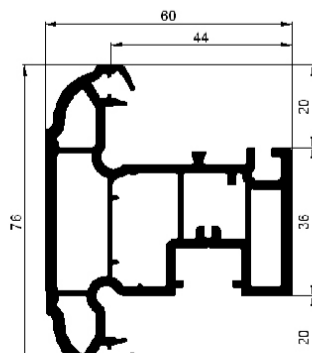

70mm System Available: Full Suite

Outerframe

Casement 50mm
Outer Frame

Casement 60mm
Outer Frame

Casement 76mm
Outer Frame

Sash

Casement
T Sash 76mm

Tilt N Turn
Sash 76mm

Door T Sash
108mm

Door Z Sash
108mm

Transom/Mullion

Transom/Mullion T 70mm

Transom/Mullion Z 70mm

Transom/Mullion T 88mm

Transom/Mullion Z 88mm

Dummy Mullion 61mm

60mm System Available: Casement

Outer Frame

Casement 60mm Outer
Frame

Sash

Casement T Sash 76mm

Transom/Mullion

Transom/Mullion T 70mm

Transom/Mullion Z 70mm