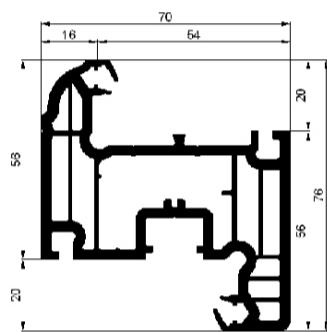

70mm System Available: Full Suite

Outerframe

Casement 50mm
Outer Frame

Casement 60mm
Outer Frame

Casement 76mm
Outer Frame

Sash

Casement
T Sash 76mm

Tilt N Turn
Sash 76mm

Door T Sash
108mm

Door Z Sash
108mm

Transom/Mullion

Transom/Mullion T 70mm

Transom/Mullion Z 70mm

Transom/Mullion T 88mm

Transom/Mullion Z 88mm

Dummy Mullion 61mm

60mm System Available: Casement

Outer Frame

Casement 60mm Outer
Frame

Sash

Casement T Sash 76mm

Transom/Mullion

Transom/Mullion T 70mm

Transom/Mullion Z 70mm