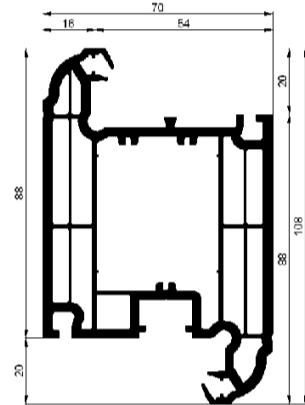

70mm System Available: Full Suite

Outerframe

Casement 50mm
Outer Frame

Casement 60mm
Outer Frame

Casement 76mm
Outer Frame

Sash

Casement
T Sash 76mm

Tilt N Turn
Sash 76mm

Door T Sash
108mm

Door Z Sash
108mm

Transom/Mullion

Transom/Mullion T 70mm

Transom/Mullion Z 70mm

Transom/Mullion T 88mm

Transom/Mullion Z 88mm

Dummy Mullion 61mm

60mm System Available: Casement

Outer Frame

Casement 60mm Outer
Frame

Sash

Casement T Sash 76mm

Transom/Mullion

Transom/Mullion T 70mm

Transom/Mullion Z 70mm