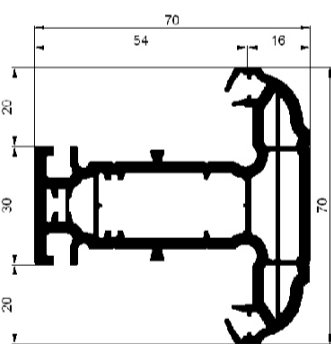

70mm System Available: Full Suite

Outerframe

Casement 50mm
Outer Frame

Casement 60mm
Outer Frame

Casement 76mm
Outer Frame

Sash

Casement
T Sash 76mm

Tilt N Turn
Sash 76mm

Door T Sash
108mm

Door Z Sash
108mm

Transom/Mullion

Transom/Mullion T 70mm

Transom/Mullion Z 70mm

Transom/Mullion T 88mm

Transom/Mullion Z 88mm

Dummy Mullion 61mm

60mm System Available: Casement

Outer Frame

Casement 60mm Outer
Frame

Sash

Casement T Sash 76mm

Transom/Mullion

Transom/Mullion T 70mm

Transom/Mullion Z 70mm